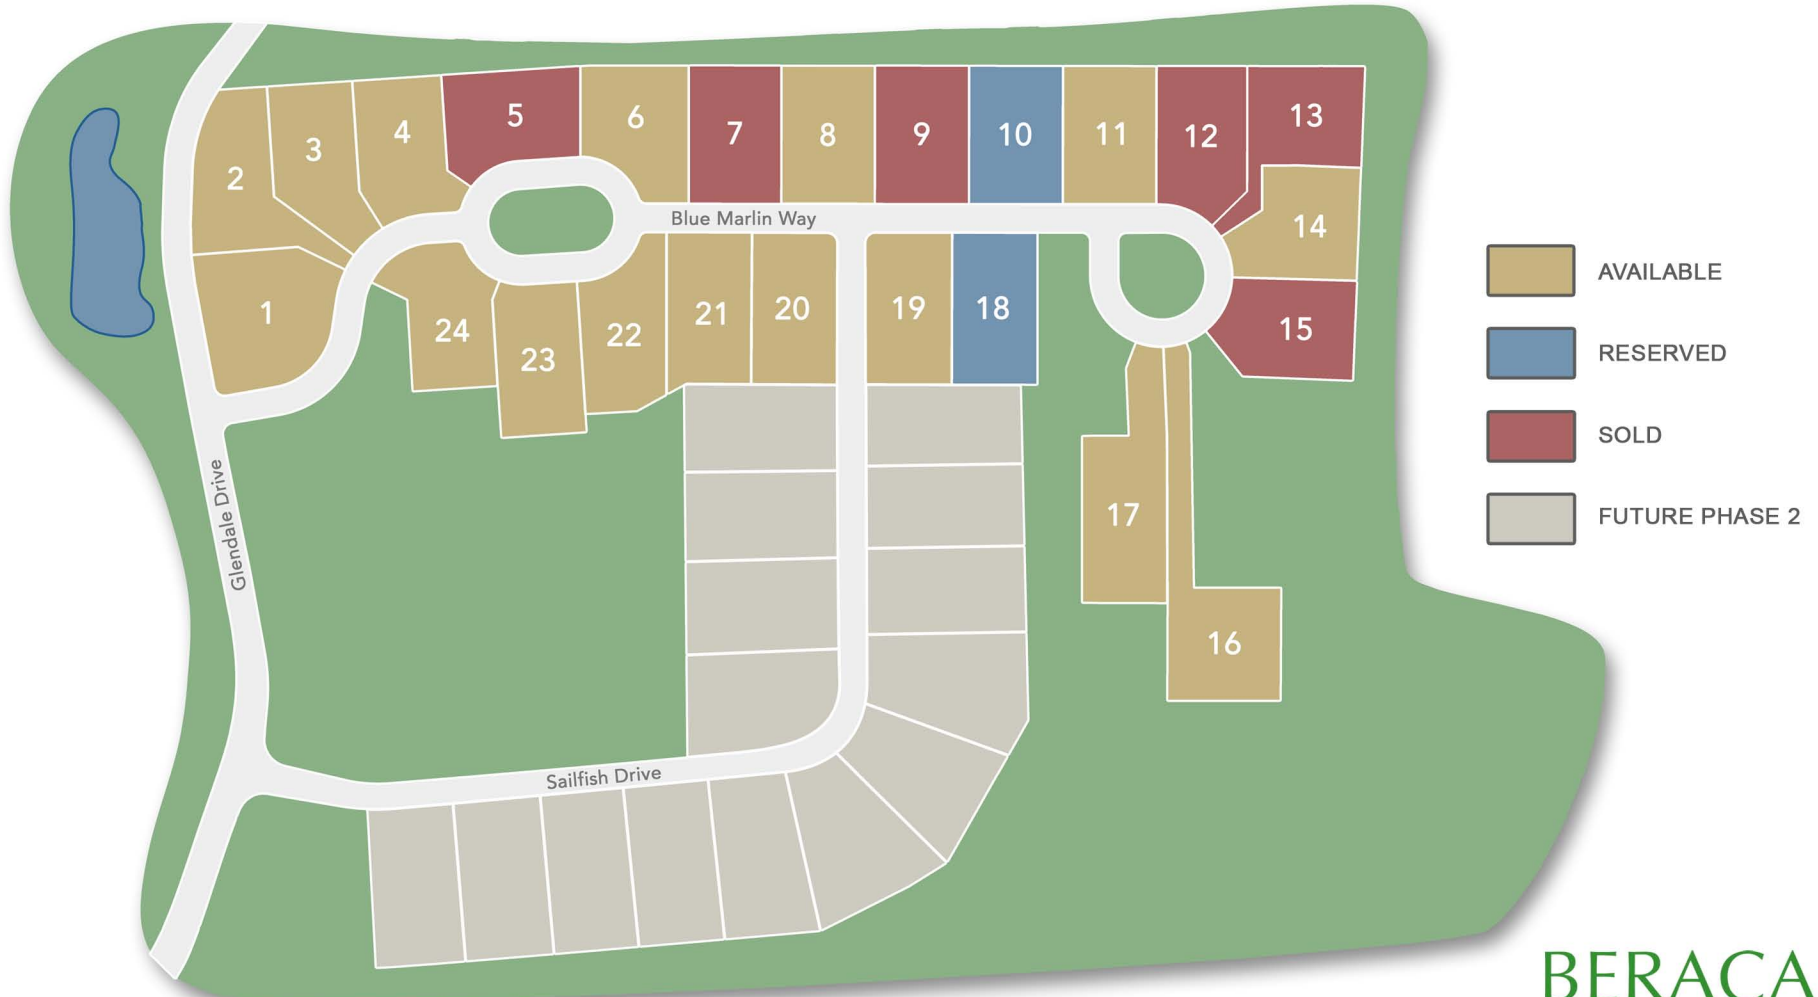

Glendale ESTATES

Home Packages Starting in the \$800's

- Cumberland Valley School District
- Eagle View Middle School
- Green Ridge Elementary
- Residential homesites +/- 1 acre
- Private mountain views
- Open greenspace
- Minutes to major highways
- Close to numerous shopping centers
- "Smart Home" options
- Endless design opportunities